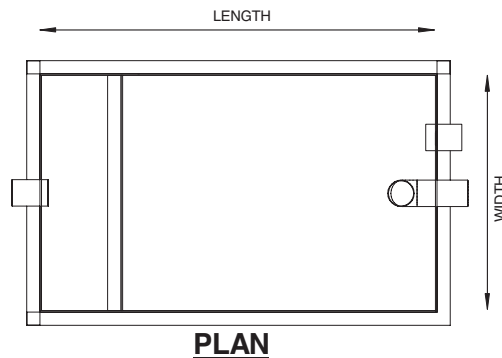

# ABOVE GROUND Grease Traps (Gold Coast Water)

Capacity	Length	Width	Level	Height	Code
100 Litre	610	410	410	620	100GTAG
150 Litre	800	470	400	600	150GTAG
200 Litre	1220	400	400	620	200GTAG
250 Litre	1220	500	400	620	250GTAG
300 Litre	1220	620	400	620	300GTAG
400 Litre	1200	800	500	880	400GTAG
500 Litre	1300	700	700	1000	500GTAG
600 Litre	1300	930	580	800	600GTAG
700 Litre	1300	850	780	1100	700GTAG
800 Litre	1600	850	720	1020	800GTAG
900 Litre	1600	1000	670	990	900GTAG
*1000 Litre	1600	1000	750	1125	1-GTAG
*1100 Litre	1600	1000	780	1230	11-GTAG
*1500 Litre	1900	1000	930	1400	15-GTAG
*2000 Litre	2500	1000	930	1400	2-GTAG
*3000 Litre	3300	1000	930	1400	3-GTAG
*4000 Litre	3100	1550	1220	1830	4-GTAG
*5000 Litre	3100	1800	1220	1830	5-GTAG

\*Only these sizes apply to the Gold Coast Water area of operation.

Must be fitted with 100mm sample points on the inlet and outlet of the arrestor

- Products listed conform to all Gold Coast Water trade waste regulations.
- Custom grease interceptors made to order.
- Fabricated from premium grade Cast PVC and Polypropylene.
- 100mm NB inlet & outlet, 100mm NB vent - unless otherwise specified.
- Sealed screw cap access covers as standard. Gas assisted hinged lids available.
- Removable galvanised steel support rails on units over 300 Litres.

## Customisation

- Length width & height may be modified to suit.
- Fitting locations and sizes may be modified to suit.
- Hinged lids and "Shoebox" style lids available.
- Other modifications may be made within the guidelines of the governing water authority (Call for more information).