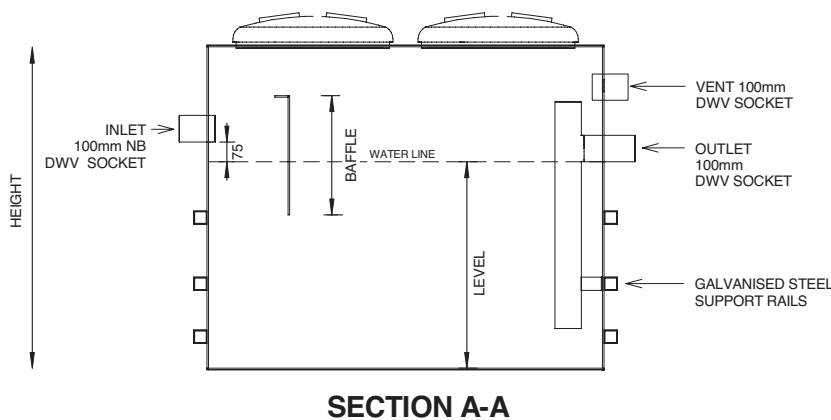

# ABOVE GROUND Grease Traps (Gold Coast Water)

Capacity	Length	Width	Level	Height	Code
100 Litre	610	410	410	620	100GTAG
150 Litre	800	470	400	600	150GTAG
200 Litre	1220	400	400	620	200GTAG
250 Litre	1220	500	400	620	250GTAG
300 Litre	1220	620	400	620	300GTAG
400 Litre	1200	800	500	880	400GTAG
500 Litre	1300	700	700	1000	500GTAG
600 Litre	1300	930	580	800	600GTAG
700 Litre	1300	850	780	1100	700GTAG
800 Litre	1600	850	720	1020	800GTAG
900 Litre	1600	1000	670	990	900GTAG
*1000 Litre	1600	1000	750	1125	1-GTAG
*1100 Litre	1600	1000	780	1230	11-GTAG
*1500 Litre	1900	1000	930	1400	15-GTAG
*2000 Litre	2500	1000	930	1400	2-GTAG
*3000 Litre	3300	1000	930	1400	3-GTAG
*4000 Litre	3100	1550	1220	1830	4-GTAG
*5000 Litre	3100	1800	1220	1830	5-GTAG

\*Only these sizes apply to the Gold Coast Water area of operation.

Must be fitted with 100mm sample points on the inlet and outlet of the arrestor

- Products listed conform to all Gold Coast Water trade waste regulations.
- Custom grease interceptors made to order.
- Fabricated from premium grade Cast PVC and Polypropylene.
- 100mm NB inlet & outlet, 100mm NB vent - unless otherwise specified.
- Sealed screw cap access covers as standard. Gas assisted hinged lids available.
- Removable galvanised steel support rails on units over 300 Litres.

## Customisation

- Length width & height may be modified to suit.
- Fitting locations and sizes may be modified to suit.
- Hinged lids and "Shoebox" style lids available.
- Other modifications may be made within the guidelines of the governing water authority (Call for more information).